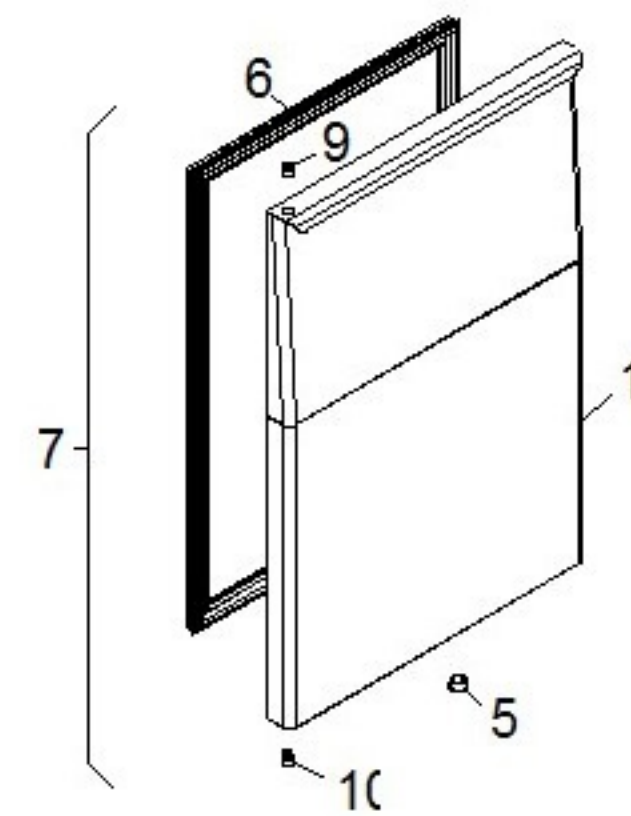

Modello Typ Model Modelle Modelo

		6BMAA 6BMAM BM1A 6BMAZ	6BMA2A 6BMA2M BM1A/2 6BMA2Z	6BMA11A 6BMA11M BM1A/11 6BMA11Z	6BMA3A 6BMA3M BM1A/3 6BMA3Z	6BMBA 6BMBM BM1B 6BMBZ	6BMB2A 6BMB2M BM1B/2 6BMB2Z	6BMB4A 6BMB4M BM1B/4 6BMB4Z	6BMB11A 6BMB11M BM1B/11 6BMB11Z	6BMB22A 6BMB22M BM1B/22 6BMB22Z
Porte Türen Doors Portes Puertas	DX	1	1	1	1	2	2	1	2	1
	SX	1	-	-	-	1	-	-	-	-
		6BMB3A 6BMB3M BM1B/3 6BMB3Z	6BMCA 6BMCAM BM1C 6BMCZ	6BMC2A 6BMC2M BM1C/2 6BMC2Z	6BMC4A 6BMC4M BM1C/4 6BMC4Z	6BMC6A 6BMC6M BM1C/6 6BMC6Z	6BMC11A 6BMC11M BM1C/11 6BMC11Z	6BMC22A 6BMC22M BM1C/22 6BMC22Z	6BMC33A 6BMC33M BM1C/33 6BMC33Z	6BMC3A 6BMC3M BM1C/3 6BMC3Z
Porte Türen Doors Portes Puertas	DX	2	3	3	2	1	3	2	1	3
	SX	-	1	-	-	-	-	-	-	-