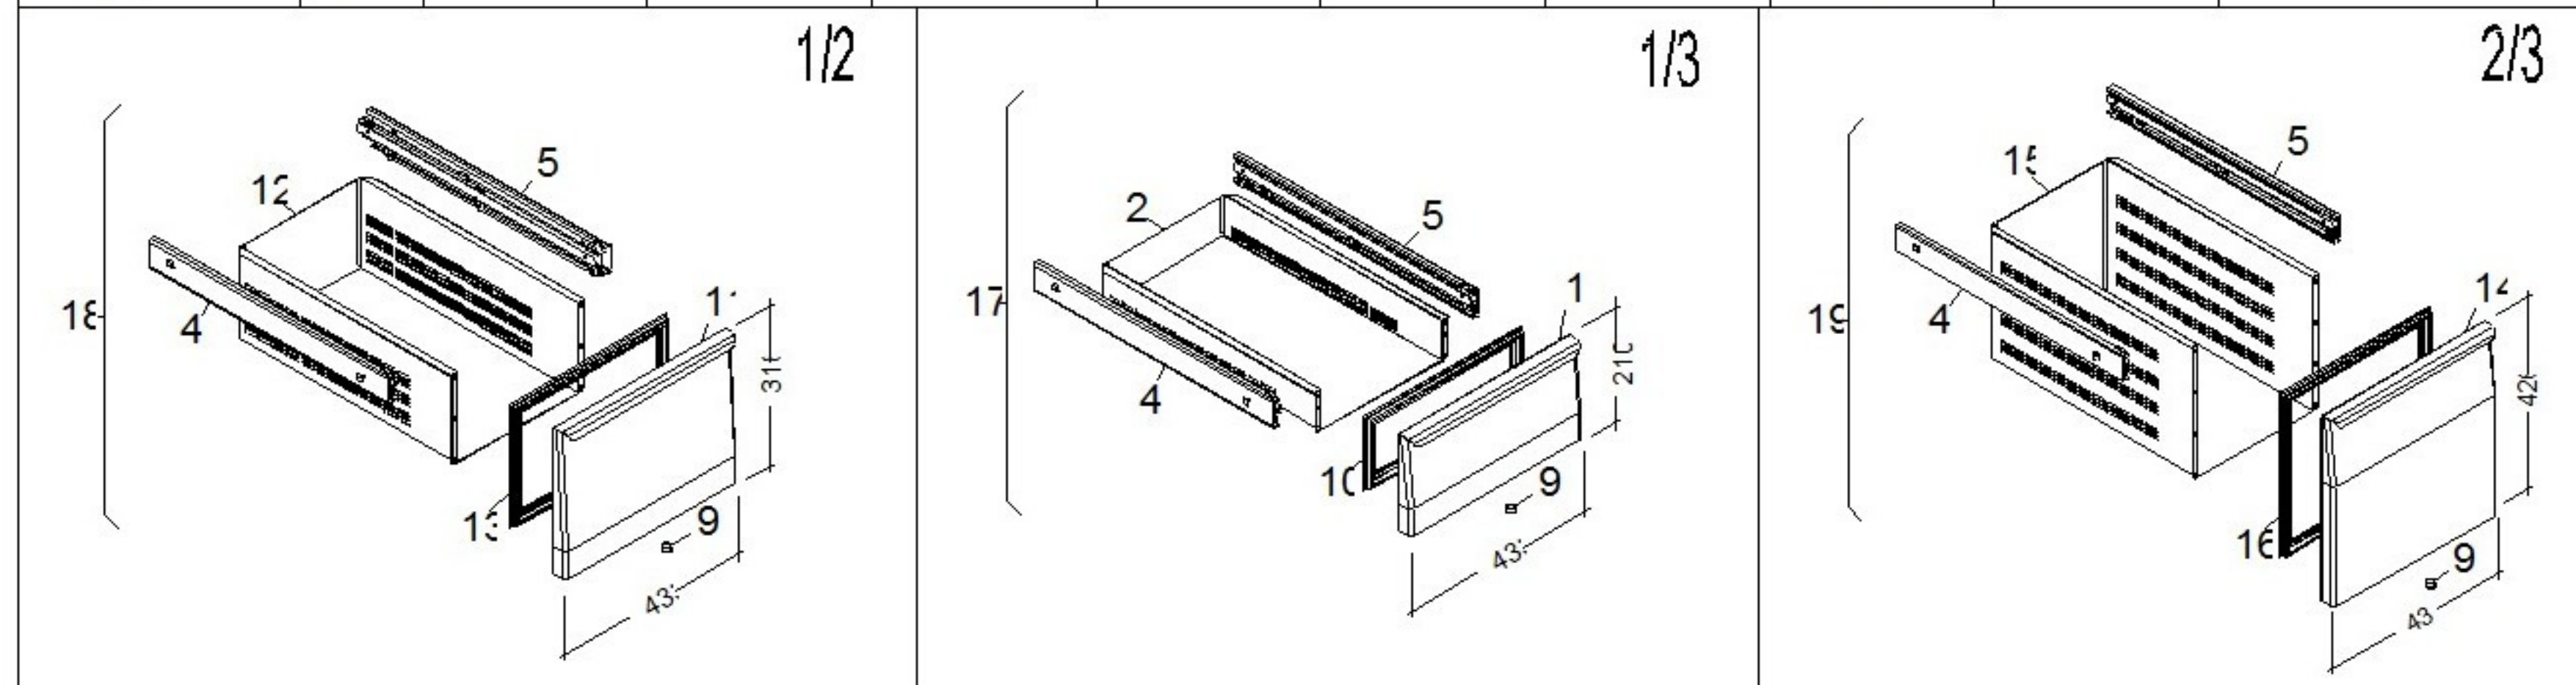

Modello Typ Model Modelle Modelo

		6BMAA 6BMAM BM1A 6BMAZ	6BMA2A 6BMA2M BM1A/2 6BMA2Z	6BMA11A 6BMA11M BM1A/11 6BMA11Z	6BMA3A 6BMA3M BM1A/3 6BMA3Z	6BMBA 6BMBA BM1B 6BMBZ	6BMB2A 6BMB2M BM1B/2 6BMB2Z	6BMB4A 6BMB4M BM1B/4 6BMB4Z	6BMB11A 6BMB11M BM1B/11 6BMB11Z	6BMB22A 6BMB22M BM1B/22 6BMB22Z	6BMB3A 6BMB3M BM1B/3 6BMB3Z
Num.cassetti	1/2	-	2	-	-	-	2	4	-	-	-
Schublad											
Drawers	1/3	-	-	1	3	-	-	-	1	2	3
Tiroirs											
Gabetas	2/3	-	-	1	-	-	-	-	1	2	-
		6BMCA 6BMCA BM1C 6BMCZ	6BMC2A 6BMC2M BM1C/2 6BMC2Z	6BMC4A 6BMC4M BM1C/4 6BMC4Z	6BMC6A 6BMC6M BM1C/6 6BMC6Z	6BMC11A 6BMC11M BM1C/11 6BMC11Z	6BMC22A 6BMC22M BM1C/22 6BMC22Z	6BMC33A 6BMC33M BM1C/33 6BMC33Z	6BMC3A 6BMC3M BM1C/3 6BMC3Z		
Num.cassetti	1/2	-	2	4	6	-	-	-	-		
Schublad											
Drawers	1/3	-	-	-	-	1	2	3	3		
Tiroirs											
Gabetas	2/3	-	-	-	-	1	2	3	-